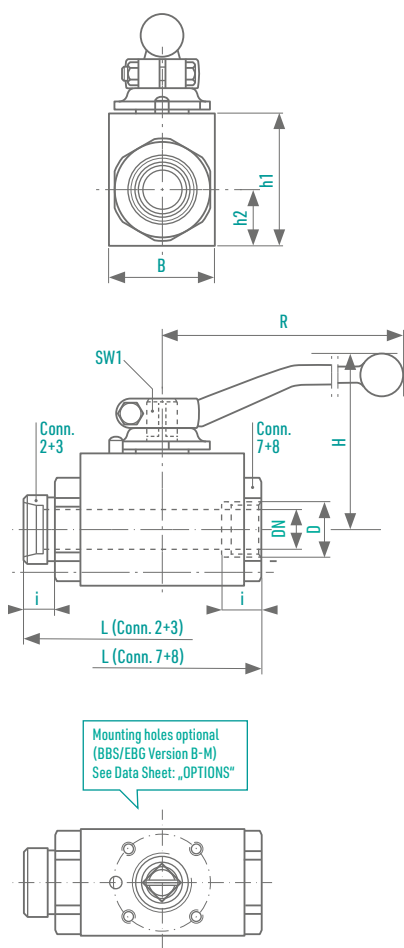

Sealings PTFE, with steel ring

O-Rings FPM

Stem Stainless steel

*Material EN10204 3.1

OPTIONS

/// Mounting holes
(BBS/EBG Version B-M)

/// Locking device
(BBS/EBG Version B-L)

/// Special designs on request