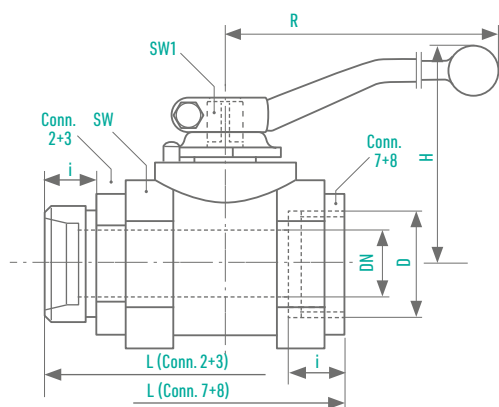

Mounting holes optional
(BBS/ENG Version A-M)
See Data Sheet: „OPTIONS“

Connection	DN [mm]	OD Pipe [mm]	PN [bar]	D [mm]	i [mm]	L [mm]	SW [mm]	H [mm]	R [mm]	SW1 [mm]	Weight [kg]	Order Number	
2 For compression fitting, light series, DIN 2353	4	6	100	M 12 x 1,5	10	76	24	44	60	8	0,3	0272011	
	6	8	100	M 14 x 1,5	10	76	24	44	60	8	0,3	0272012	
	8	10	100	M 16 x 1,5	11	76	24	44	60	8	0,3	0272013	
	10	12	100	M 18 x 1,5	11	80	30	51	90	8	0,4	0272014	
	12	15	100	M 22 x 1,5	12	96	36	55	100	10	0,7	0272015	
	16	18	100	M 26 x 1,5	12	105	41	68	130	10	0,8	0272016	
	20	22	100	M 30 x 2	14	110	46	70	130	10	1,1	0272017	
	25	28	100	M 36 x 2	14	120	55	82	180	12	1,6	0272018	
	32	35	25	M 45 x 2	16	145	70	110	205	16	3,5	0273900	
	40	42	25	M 52 x 2	16	150	80	120	300	16	4,5	0273901	
3 For compression fitting, heavy series, DIN 2353	4	8	100	M 16 x 1,5	12	76	24	44	60	8	0,3	0272019	
	6	10	100	M 18 x 1,5	12	76	24	44	60	8	0,3	0272020	
	8	12	100	M 20 x 1,5	12	76	24	44	60	8	0,3	0272021	
	10	14	100	M 22 x 1,5	14	80	30	51	90	8	0,4	0272022	
	12	16	100	M 24 x 1,5	14	96	36	55	100	10	0,7	0272023	
	16	20	100	M 30 x 2	16	105	41	68	130	10	0,8	0272024	
	20	25	100	M 36 x 2	18	110	46	70	130	10	1,1	0272025	
	25	30	100	M 42 x 2	20	120	55	82	180	12	1,6	0272026	
	32	38	25	M 52 x 2	22	145	70	110	205	16	3,5	0273902	
	7 BSP female thread DIN ISO 228/1	4	-	100	G 1/8	11	50	24	44	60	8	0,3	0272027
6		-	100	G 1/4	12,5	50	24	44	60	8	0,3	0272028	
8		-	100	G 3/8	12,5	55	28	44	60	8	0,3	0272029	
10		-	100	G 3/8	12,5	60	30	51	90	8	0,4	0272030	
12		-	100	G 1/2	15	75	36	55	100	10	0,6	0272031	
16		-	100	G 1/2	15	75	41	68	130	10	0,7	0272032	
20		-	100	G 3/4	18	80	46	70	130	10	0,8	0272033	
25		-	100	G 1	20	90	55	82	180	12	1,2	0272034	
32		-	25	G 1 1/4	21	110	70	110	205	16	3,0	0273903	
40		-	25	G 1 1/2	23	120	80	120	300	16	4,0	0273904	
8 NPT-Innen/Whitende ANSI/ASME B 1201	50	-	25	G 2	24	140	100	130	300	16	6,0	0273905	
	4	-	100	NPT 1/8	11	50	24	44	60	8	0,3	0272035	
	6	-	100	NPT 1/4	12,5	50	24	44	60	8	0,3	0272036	
	8	-	100	NPT 3/8	12,5	55	28	44	60	8	0,3	0272037	
	10	-	100	NPT 3/8	12,5	60	30	51	90	8	0,4	0272038	
	12	-	100	NPT 1/2	15	75	36	55	100	10	0,6	0272039	
	16	-	100	NPT 1/2	15	75	41	68	130	10	0,7	0272040	
	20	-	100	NPT 3/4	18	80	46	70	130	10	0,8	0272041	
	25	-	100	NPT 1	20	90	55	82	180	12	1,2	0272042	
	32	-	25	NPT 1 1/4	21	110	70	110	205	16	3,0	0273906	
40	-	25	NPT 1 1/2	23	120	80	120	300	16	4,0	0273907		
50	-	25	NPT 2	24	140	100	130	300	16	6,0	0273908