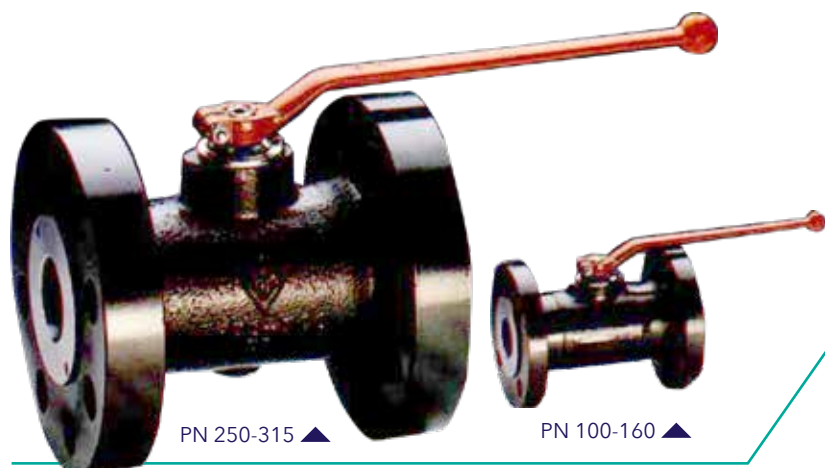

BBS/FHL

HIGH PRESSURE-BALL VALVE WITH FLANGES

DN 40-50 | PN 100-315

FULL BORE

MATERIALS

MATERIALS	PN	DN	Type 1	Type 2
Body	100-315	40-50	Steel	Steel
Ball	100-315	40-50	Steel, hard chromed	Steel, hard chromed
Sealings	100-160 250-315	40-50	Polyamid Delrin	PTFE -

INFORMATION

Ball Valve with flanges

/// Length face-to-face DIN EN 558 FTF 1

/// Flange dimensions DIN 2501 Blatt 1

/// The lever is included

OPTIONS

/// Other shapes of flange sealing surfaces on request

/// Special designs on request

	PN		L [mm]	D [mm]	g [mm]	K [mm]	b [mm]	z [mm]	d [mm]	H [mm]	R [mm]	SW1 [mm]	Weight [kg]	Order-Number	
	DN [mm]	Polyamid, Delrin PTFE												Type 1	Typ2
PN 100-160 Raised face	40	100	200	170	88	125	28	4	22	135	325	16	12,8	0131004	0131011
	50	100	230	195	102	145	30	4	26	145	325	16	19,1	0131005	0131012
PN 250 Raised face	40	-	200	185	88	135	34	4	26	155	325	16	16,8	0131006	/
	50	-	230	200	102	150	38	8	26	160	325	16	22,4	0131007	/
PN 315 Raised face	40	-	200	195	88	145	38	4	26	155	325	16	20,4	0139890	/
	50	-	230	210	102	160	42	8	26	160	325	16	25,8	0139891	/