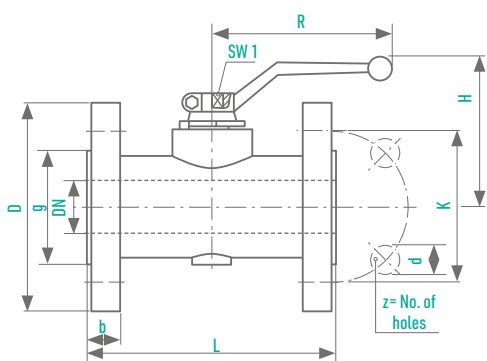

BBS/FHL

HIGH PRESSURE-BALL VALVE WITH FLANGES

DN 40-50 | PN 100-315

FULL BORE

MATERIALS

MATERIALS	PN	DN	Type 1	Type 2
Body	100-315	40-50	Steel	Steel
Ball	100-315	40-50	Steel, hard chromed	Steel, hard chromed
Sealings	100-160 250-315	40-50	Polyamid Delrin	PTFE -

INFORMATION

Ball Valve with flanges

/// Length face-to-face DIN EN 558 FTF 1

/// Flange dimensions DIN 2501 Blatt 1

/// The lever is included

OPTIONS

/// Other shapes of flange sealing surfaces on request

/// Special designs on request

	PN		L [mm]	D [mm]	g [mm]	K [mm]	b [mm]	z [mm]	d [mm]	H [mm]	R [mm]	SW1 [mm]	Weight [kg]	Order-Number	
	DN [mm]	Polyamid, Delrin PTFE												Type 1	Typ2
PN 100-160 Raised face	40	100	200	170	88	125	28	4	22	135	325	16	12,8	0131004	0131011
	50	100	230	195	102	145	30	4	26	145	325	16	19,1	0131005	0131012
PN 250 Raised face	40	-	200	185	88	135	34	4	26	155	325	16	16,8	0131006	/
	50	-	230	200	102	150	38	8	26	160	325	16	22,4	0131007	/
PN 315 Raised face	40	-	200	195	88	145	38	4	26	155	325	16	20,4	0139890	/
	50	-	230	210	102	160	42	8	26	160	325	16	25,8	0139891	/