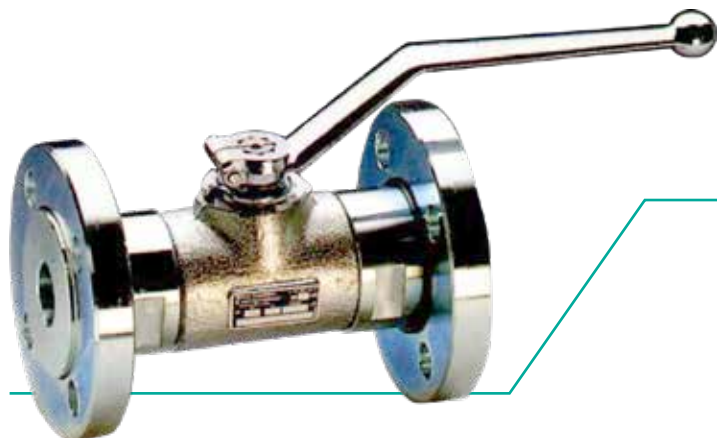

BBS/FKA

BALL VALVE WITH FLANGES, ANSI-VERSION

**DN 15-50 (1/2 - 2 INCH)
ANSI CLASS 600**

FULL BORE

MATERIALS

MATERIALS	ANSI-Class	DN Inch	Type 1	Type 2
Body	600	1/2-2	Steel	Steel
Ball	600	1/2-2	Steel, hard chromed	Steel, hard chromed
Sealings	600	1/2-2	Polyamid	PTFE

Please state Order-No. and Type:
FKA V XXX.XXX / Type (1 o. 2)

INFORMATION

Ball Valve with flanges

/// Length face-to-face ANSI B 16.10

/// Flange dimensions ANSI B 16.5

/// TÜV-type approval

/// The lever is included

OPTIONS

/// DIN-DVGW-Approval for Gas

/// Other shapes of flange sealing surfaces on request

/// Special designs on request