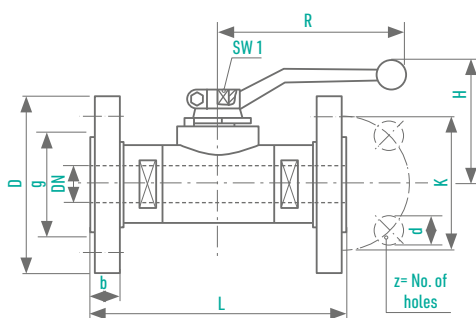

DN		L	D	g	K	b	z	d	H [mm]	R [mm]	SW1 [mm]	Weight [kg]	Order Number
	mm	inch												
Class 600 Raised face	15	1/2	165	95,2	34,9	66,7	20,6	4	15,9	101	160	10	3,0	FKA V 600.015
	20	3/4	190	117,5	42,9	82,5	22,2	4	19	103	160	10	4,5	FKA V 600.020
	25	1	216	123,8	50,8	88,9	23,8	4	19	105	180	12	6,0	FKA V 600.025
	32	1 1/4	229	133,3	63,5	98,4	26,9	4	19	115	300	16	10,0	FKA V 600.032
	40	1 1/2	241	155,6	73	114,3	28,5	4	22,2	120	300	16	12,5	FKA V 600.040
	50	2	292	165,1	92,1	127	31,7	8	19	130	300	16	17,0	FKA V 600.050