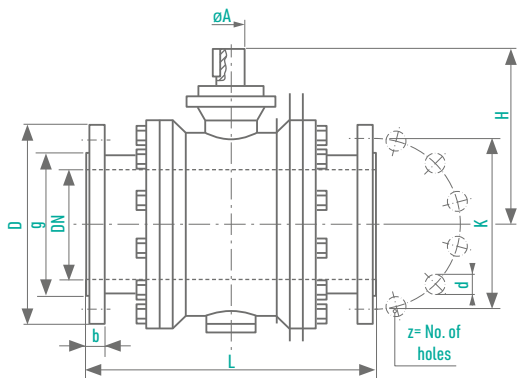

BBS/FKK

BALL VALVE WITH FLANGES, SHORT PATTERN

DN 250-300 | PN 10-25

FULL BORE

MATERIALS

MATERIALS	PN	DN	Type 1	Type 2
Body	10-25	250-300	Steel	Steel
Ball	10-25	250-300	Ductile iron, hard chromed	Ductile iron, hard chromed
Sealings	10-25	250-300	NBR	PTFE

INFORMATION

Ball Valve with flanges

/// Length face-to-face DIN EN 558 FTF 28

/// Flange dimensions DIN EN 1092-1, Form B1

/// TÜV-type approval

/// Scope of delivery without switch handle; on request with worm gear, pneumatic or electrical or electric drive available.

OPTIONS

/// Other shapes of flange sealing surfaces on request

/// Special designs on request

	DN	PN	L	D	g	K	b	z	d	H1	øA	Wght	Order-Number	
													Type 1	Type 2
PN 10 Raised face	250	10	650	395	320	350	26	12	22	385	60	230	0156925	0156945
	300	10	750	445	370	400	26	12	22	427	60	420	0156927	0156947
PN 16 Raised face	250	16	650	405	320	355	26	12	26	385	60	240	0156930	0156950
	300	16	750	460	378	410	28	12	26	427	60	430	0156932	0156952
PN 25 Raised face	250	25	650	425	335	370	32	12	30	385	60	255	0156935	0156955
	300	25	750	485	395	430	34	16	30	427	60	445	0156937	0156957