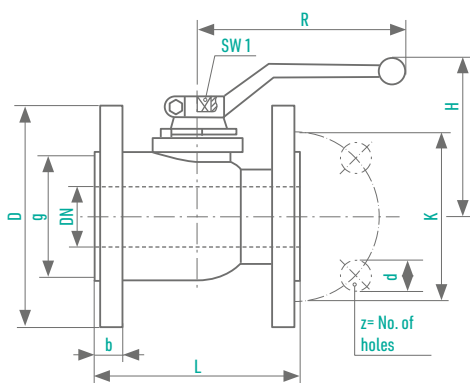

DN		L	D	g	K	b	z	d	H [mm]	R [mm]	SW1 [mm]	Weight [kg]	Order Number
	mm	inch												
Class 150 Raised face	15	1/2	108 4 1/4	88,9 3 1/2	34,9 1 3/8	60,3 2 3/8	11,1 7/16	4	15,9 5/8	93	130	10	2,1	FZAV 150.015
	20	3/4	117 4 5/8	98,4 3 7/8	42,9 1 11/16	69,8 2 3/4	12,7 1/2	4	15,9 5/8	90	180	10	2,4	FZAV 150.020
	25	1	127 5	107,9 4 1/4	50,8 2	79,4 3 1/8	14,3 9/16	4	15,9 5/8	93	180	12	3,3	FZAV 150.025
	32	1 1/4	140 5 1/2	117,5 4 5/8	63,5 2 1/2	88,9 3 1/2	15,9 5/8	4	15,9 5/8	125	205	16	6,7	FZAV 150.032
	40	1 1/2	165 6 1/2	127 5	73 2 7/8	98,4 3 7/8	17,5 11/16	4	15,9 5/8	130	205	16	8,1	FZAV 150.040
	50	2	178 7	152,4 6	92,1 3 5/8	120,6 4 3/4	19 3/4	4	19 3/4	138	205	16	10,6	FZAV 150.050
	65	2 1/2	190 7 1/2	177,8 7	104,8 4 1/8	139,7 5 1/2	22,2 7/8	4	19 3/4	146	300	16	20,5	FZAV 150.065
	80	3	203 8	190,5 7 1/2	127 5	152,4 6	23,8 15/16	4	19 3/4	160	350	22	26,5	FZAV 150.080
	100	4	229 9	228,6 9	157,2 6 3/16	190,5 7 1/2	23,8 15/16	8	19 3/4	175	350	22	36,0	FZAV 150.100
	150	6	394 15 1/2	279,4 11	215,9 8 1/2	241,3 9 1/2	25,4 1	8	22,2 7/8	240	600	32	74,0	FZAV 150.150
200	8	457 18	342,9 13 1/2	269,9 10 5/8	298,4 11 3/4	28,6 1 1/8	8	22,2 7/8	275	600	32	110,0	FZAV 150.200	
Class 300 Raised face	15	1/2	140 5 1/2	95,2 3 3/4	34,9 1 3/8	66,7 2 5/8	14,3 9/16	4	15,9 5/8	93	130	10	2,5	FZAV 300.015
	20	3/4	152 6	117,5 4 5/8	42,9 1 11/16	82,5 3 1/4	15,9 5/8	4	19 3/4	90	180	10	3,2	FZAV 300.020
	25	1	165 6 1/2	123,8 4 7/8	50,8 2	88,9 3 1/2	17,5 11/16	4	19 3/4	93	180	12	4,7	FZAV 300.025
	32	1 1/4	178 7	133,3 5 1/4	63,5 2 1/2	98,4 3 7/8	19 3/4	4	19 3/4	125	205	16	9,3	FZAV 300.032
	40	1 1/2	190 7 1/2	155,6 6 1/8	73 2 7/8	114,3 4 1/2	20,6 13/16	4	22,2 7/8	130	205	16	11,7	FZAV 300.040
	50	2	216 8 1/2	165,1 6 1/2	92,1 3 5/8	127 5	22,2 7/8	8	19 3/4	138	205	16	13,4	FZAV 300.050
	65	2 1/2	241 9 1/2	190,5 7 1/2	104,8 4 1/8	149,2 5 7/8	25,4 1	8	22,2 7/8	146	300	16	25,0	FZAV 300.065
	80	3	283 11 1/8	209,5 8 1/4	127 5	168,3 6 5/8	28,6 1 1/8	8	22,2 7/8	160	500	22	31,5	FZAV 300.080
	100	4	305 12	254 10	157,2 6 3/16	200 7 7/8	31,7 1 1/4	8	22,2 7/8	175	500	22	46,0	FZAV 300.100
	150	6	403 15 7/8	317,5 12 1/2	215,9 8 1/2	269,9 10 5/8	36,5 1 7/16	12	22,2 7/8	240	600	32	91,0	FZAV 300.150
200	8	502 19 3/4	381 15	269,9 10 5/8	330,2 13	41,3 1 5/8	12	25,4 1	275	600	32	136,0	FZAV 300.200