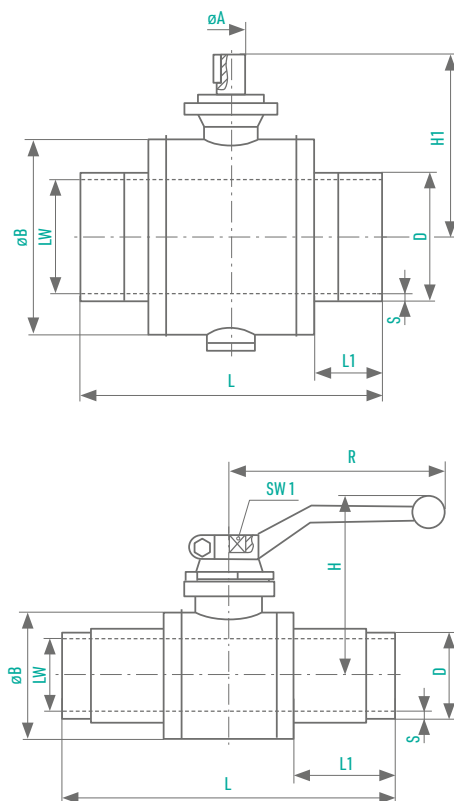

OPTIONS

/// DIN-DVGW-Approval for Gas

/// Also available for district heating

/// Auch lieferbar in Fire-Safe-Version with
Test-Zertifikat nach BS 6755 und/oder with
TÜV-Bauteil-Kennzeichen

/// Special designs on request

Please state Order-No. and Type:
KSF V/R XXX.XXX / Type (1 o. 2)