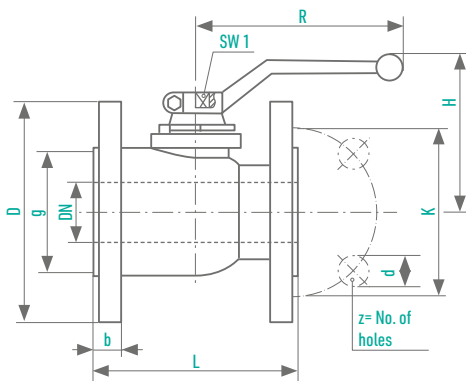

PN 10 Raised face

DN	PN	L	D	g	K	b	z	d	H	R	SW1	Wght	Order Number
32	10	130	140	78	100	18	4	18	125	205	16	6,7	0606630
40	10	140	150	88	110	18	4	18	130	205	16	8,1	0606631
50	10	150	165	102	125	20	4	18	138	205	16	10,7	0606632
65	10	170	185	122	145	20	4	18	146	300	16	17,9	0606633
80	10	180	200	138	160	22	8	18	160	350	22	23,1	0606634
100	10	190	220	158	180	22	8	18	175	350	22	28,1	0606635
125	10	325	250	188	210	22	8	18	195	500	22	46,5	0606636
150	10	350	285	212	240	22	8	22	240	600	32	68	0606637
200	10	400	340	268	295	24	8	22	275	600	32	102,5	0606638

PN 16 Raised face

32	16	130	140	78	100	18	4	18	125	205	16	6,7	0606639
40	16	140	150	88	110	18	4	18	130	205	16	8,1	0606640
50	16	150	165	102	125	20	4	18	138	205	16	10,7	0606641
65	16	170	185	122	145	20	4	18	146	300	16	17,9	0606642
80	16	180	200	138	160	22	8	18	160	350	22	23,1	0606643
100	16	190	220	158	180	22	8	18	175	350	22	28,1	0606644
125	16	325	250	188	210	22	8	18	195	500	22	46,5	0606645
150	16	350	285	212	240	22	8	22	240	600	32	68	0606646
200	16	400	340	268	295	24	12	22	275	600	32	102,5	0606647

PN 25 Raised face

32	25	130	140	78	100	18	4	18	125	205	16	6,7	0606648
40	25	140	150	88	110	18	4	18	130	205	16	8,1	0606649
50	25	150	165	102	125	20	4	18	138	205	16	10,7	0606650
65	25	170	185	122	145	22	8	18	146	300	16	18,5	0606651
80	25	180	200	138	160	24	8	18	160	350	22	24,5	0606652
100	25	190	235	162	190	24	8	22	175	350	22	33	0606653
125	25	325	270	188	220	26	8	26	195	500	22	55	0606654
150	25	350	300	218	250	28	8	26	240	600	32	76	0606655
200	25	400	360	278	310	30	12	26	275	600	32	112	0606656

PN 40 Raised face

32	40	130	140	78	100	18	4	18	125	205	16	6,7	0606657
40	40	140	150	88	110	18	4	18	130	205	16	8,1	0606658
50	40	150	165	102	125	20	4	18	138	205	16	10,6	0606659
65	40	170	185	122	145	22	8	18	146	300	16	18,5	0606660
80	40	180	200	138	160	24	8	18	160	350	22	24,5	0606661
100	40	190	235	162	190	24	8	22	175	350	22	33	0606662
125	40	325	270	188	220	26	8	26	195	500	22	55	0606663
150	40	350	300	218	250	28	8	26	240	600	32	82	0606664
200	40	400	375	285	320	34	12	30	275	600	32	120	0606665