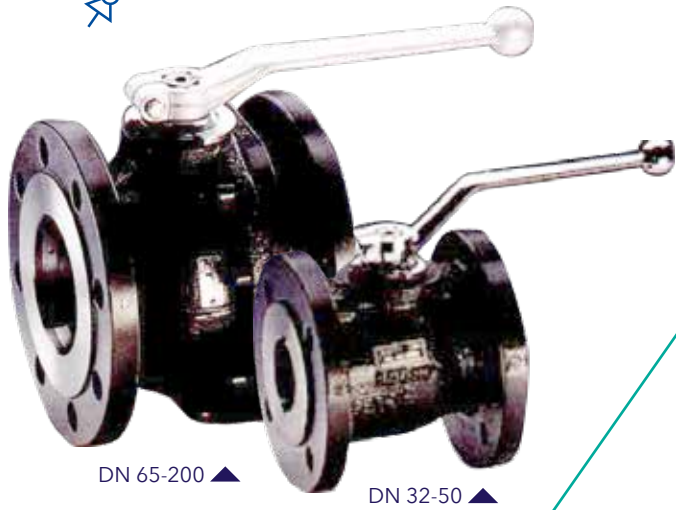

BBS/FZK

BALL VALVE WITH FLANGES, SHORT PATTERN

DN 32-200 | PN 10-40

FULL BORE

MATERIALS

MATERIALS	PN	DN	Standard
Body	10-40	32-200	Steel
		32-50	Steel, hard chromed
		65-200	Grey cast iron, hard chromed
	40	32-50	Steel, hard chromed
		65-100	Grey cast iron, hard chromed
Ball		125-200	Ductile iron, hard chromed
Sealings	10-40	32-200	PTFE

INFORMATION

Ball Valve with flanges

/// Length face-to-face DIN EN 558 FTF 27

/// Flange dimensions DIN EN 1092-1, Form B1

/// DN 32-50: one-piece body.

/// DN 65-200: two-piece Body.

/// The lever is included ; for difficult media from DN 150 a Gearbox is required