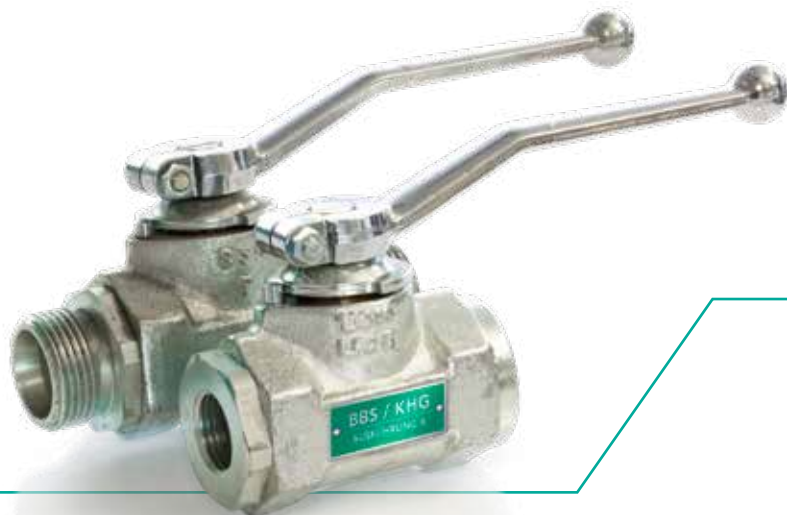

BBS/KHG

HIGH PRESSURE-BALL VALVE WITH THREADED PORTS

VERSION A
DN 4-25 | PN 100-240

FULL BORE

INFORMATION

Ball Valve with threaded ports

/// TÜV-type approval
for flammable Gases PN 100
(note additional certificate costs!)

/// Free of non-ferrous heavy metals

/// The lever is included

MATERIALS

Body	Steel*
Fittings	Steel*
Ball	Steel hard chromed
Sealings	PTFE, with steel ring
O-Rings	FPM
Stem	Stainless steel

*Material: EN10204 - 3.1