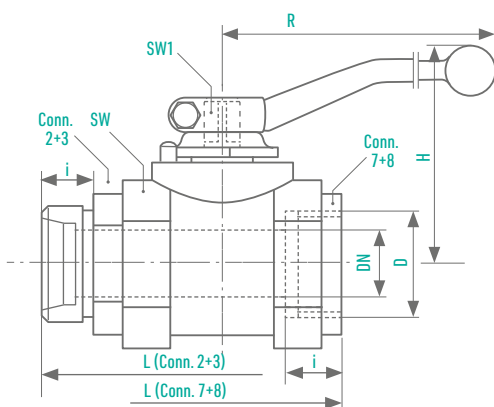

Connection	DN [mm]	OD Pipe [mm]	PN [bar]	D [mm]	i [mm]	L [mm]	SW [mm]	H [mm]	R [mm]	SW1 [mm]	Weight [kg]	Order Number
2 For compression fitting, light series, DIN 2353	4	6	100	M 12 x 1,5	10	76	24	44	60	8	0,3	0020470
	6	8	100	M 14 x 1,5	10	76	24	44	60	8	0,3	0020471
	8	10	100	M 16 x 1,5	11	76	24	44	60	8	0,3	0020472
	10	12	100	M 18 x 1,5	11	80	30	51	90	8	0,4	0020473
	12	15	100	M 22 x 1,5	12	96	36	55	100	10	0,7	0020474
	16	18	100	M 26 x 1,5	12	105	41	68	130	10	0,8	0020475
3 For compression fitting, heavy series, DIN 2353	20	22	100	M 30 x 2	14	110	46	70	130	10	1,1	0020476
	25	28	100	M 36 x 2	14	120	55	82	180	12	1,6	0020477
	4	8	100	M 16 x 1,5	12	76	24	44	60	8	0,3	0020478
	6	10	100	M 18 x 1,5	12	76	24	44	60	8	0,3	0020479
	8	12	100	M 20 x 1,5	12	76	24	44	60	8	0,3	0020480
	10	14	100	M 22 x 1,5	14	80	30	51	90	8	0,4	0020481
7 BSP female thread DIN ISO 228/1	12	16	100	M 24 x 1,5	14	96	36	55	100	10	0,7	0020482
	16	20	100	M 30 x 2	16	105	41	68	130	10	0,8	0020483
	20	25	100	M 36 x 2	18	110	46	70	130	10	1,1	0020484
	25	30	100	M 42 x 2	20	120	55	82	180	12	1,6	0020485
	4	-	100	G 1/8	11	50	24	44	60	8	0,3	0020486
	6	-	100	G 1/4	12,5	50	24	44	60	8	0,3	0020487
8 NPT-innenWgthinde ANSI/ASME B 1201	8	-	100	G 3/8	12,5	55	28	44	60	8	0,3	0020488
	10	-	100	G 3/8	12,5	60	30	51	90	8	0,4	0020489
	12	-	100	G 1/2	15	75	36	55	100	10	0,6	0020490
	16	-	100	G 1/2	15	75	41	68	130	10	0,7	0020491
	20	-	100	G 3/4	18	80	46	70	130	10	0,8	0020492
	25	-	100	G 1	20	90	55	82	180	12	1,2	0020493
	4	-	100	NPT 1/8	11	50	24	44	60	8	0,3	0020494
	6	-	100	NPT 1/4	12,5	50	24	44	60	8	0,3	0020495
	8	-	100	NPT 3/8	12,5	55	28	44	60	8	0,3	0020496
	10	-	100	NPT 3/8	12,5	60	30	51	90	8	0,4	0020497
	12	-	100	NPT 1/2	15	75	36	55	100	10	0,6	0020498
	16	-	100	NPT 1/2	15	75	41	68	130	10	0,7	0020499
	20	-	100	NPT 3/4	18	80	46	70	130	10	0,8	0020500
	25	-	100	NPT 1	20	90	55	82	180	12	1,2	0020501