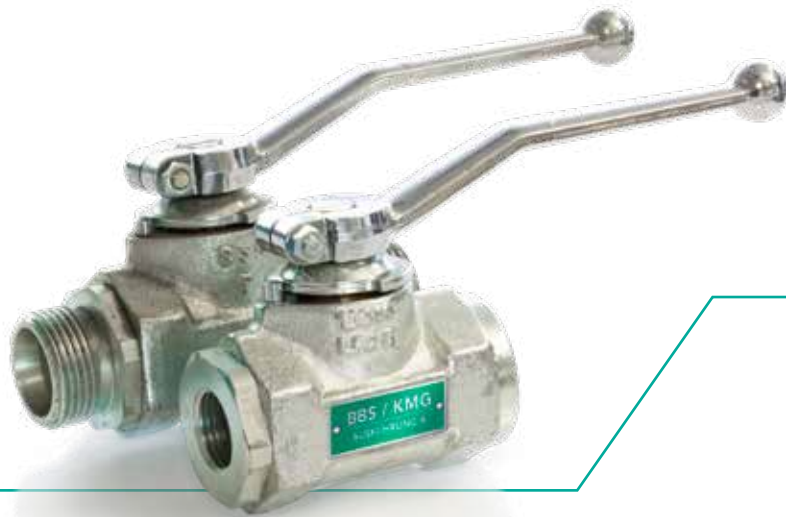

BBS/KMG

MEDIUM PRESSURE-BALL VALVE WITH THREADED PORTS

VERSION **A**
DN 4-25 | PN 100

FULL BORE

INFORMATION

Ball Valve with threaded ports

/// The lever is included

MATERIALS