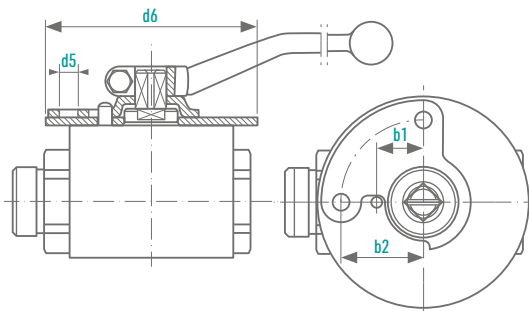

OPTIONS

LOCKING DEVICE, OPTIONAL (VERSION -L)

Subject to surcharge

Models	DN [mm]	b1	b2	d5	d6
KMG KHG MKG ENG	4	12	23	7,5	60
	6	12	23	7,5	60
	8	12	23	7,5	60
	10	13,5	23	7,5	65
	12	17,5	31	7	80
	16	17,5	31	7	80
	20	17,5	31	7	80
	25	17,5	31	7	80
	32	24	41	7	100
	40	24	41	7	100
50	24	41	7	100	
Connection types 2,3,7,8, 40					

BAUREIHEN	DN [mm]	b1	b2	d5	d6
BMG BHG EBG	4	12	23	7,5	60
	6	12	23	7,5	60
	8	12	23	7,5	60
	10	13,5	23	7,5	65
	12	17,5	31	7	80
	16	17,5	31	7	80
	20	17,5	31	7	80
25	17,5	31	7	80	
Connection types 2,3,7,8,40