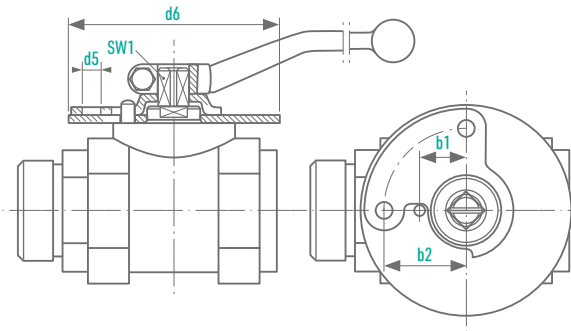

OPTIONS

LOCKING DEVICE, OPTIONAL (VERSION -L)

Subject to surcharge

Models	DN [mm]	b1	b2	d5	d6
KMG KHG MKG ENG	4	12	23	7,5	60
	6	12	23	7,5	60
	8	12	23	7,5	60
	10	13,5	23	7,5	65
	12	17,5	31	7	80
	16	17,5	31	7	80
	20	17,5	31	7	80
	25	17,5	31	7	80
	32	24	41	7	100
	40	24	41	7	100
50	24	41	7	100	
Connection types 2,3,7,8, 40					

BAUREIHEN	DN [mm]	b1	b2	d5	d6
BMG BHG EBG	4	12	23	7,5	60
	6	12	23	7,5	60
	8	12	23	7,5	60
	10	13,5	23	7,5	65
	12	17,5	31	7	80
	16	17,5	31	7	80
	20	17,5	31	7	80
25	17,5	31	7	80	
Connection types 2,3,7,8,40