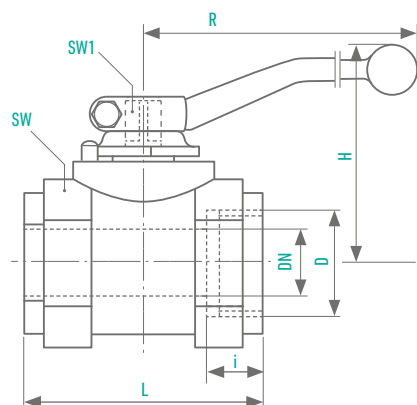

BBS/MKG

BALL VALVE WITH
THREADED PORTS

VERSION **A**
DN 32-50 | PN 25

FULL BORE

INFORMATION

Ball Valve with female threads

/// The lever is included

MATERIALS

Body	Grey cast iron
Fittings	Steel
Ball	Stainless steel
Sealings	NBR
O-Rings	FPM
Stem	Stainless steel
Stem retainer	Brass

OPTIONS

/// **Locking device**
(BBS/MKG Version A-L)

/// Special designs on request

7 BSP female thread
DIN ISO 228/1

DN [mm]	OD Pipe [mm]	PN [bar]	D [mm]	i [mm]	L [mm]	SW [mm]	H [mm]	R [mm]	SW1 [mm]	Weight [kg]	Order Number
32	-	25	G 1 1/4	21	110	70	110	205	16	2,5	0044300
40	-	25	G 1 1/2	23	120	80	115	205	16	3,2	0044301
50	-	25	G 2	24	140	100	125	205	16	5,2	0044302