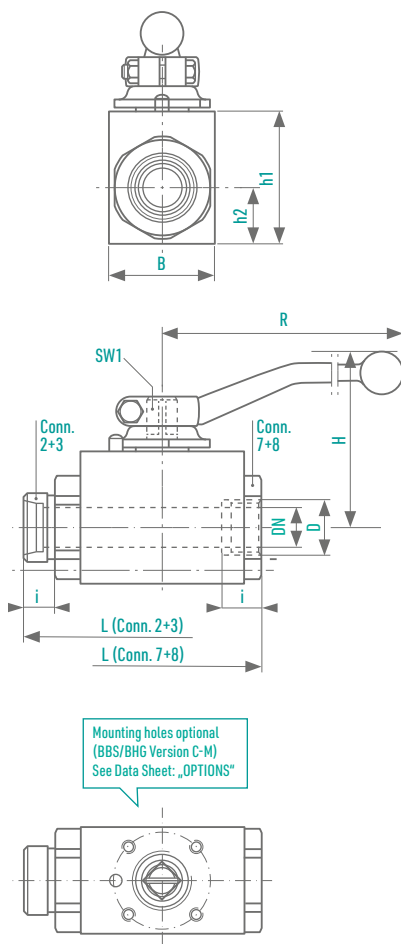

Connection	DN [mm]	OD Pipe [mm]	PN [bar]	D [mm]	i [mm]	L [mm]	B [mm]	h1 [mm]	h2 [mm]	H [mm]	R [mm]	SW1 [mm]	Wght [kg]	Order Number
	4	6	250*1	M12 x 1,5	10	76	30	35	16	51	90	8	0,4	0081761
	6	8	250*1	M14 x 1,5	10	76	30	35	16	51	90	8	0,4	0081762
	8	10	250*1	M16 x 1,5	11	76	30	35	16	51	90	8	0,4	0081763
	10	12	250*1	M18 x 1,5	11	95	35	45	18,5	58	90	8	0,5	0081764
	12	15	250*1	M22 x 1,5	12	96	40	50	23	68	130	10	0,9	0081765
	16	18	160*1	M26 x 1,5	12	105	40	50	21,5	68	130	10	1,0	0081766
	20	22	160*1	M30 x 2	14	110	45	55	24	77	180	10	1,3	0081767
25	28	100*1	M36 x 2	14	120	55	65	30,5	82	180	12	2,2	0081768	
	4	8	350	M16 x 1,5	12	76	30	35	16	51	90	8	0,4	0081769
	6	10	350	M18 x 1,5	12	76	30	35	16	51	90	8	0,4	0081770
	8	12	350	M20 x 1,5	12	76	30	35	16	51	90	8	0,4	0081771
	10	14	350	M22 x 1,5	14	95	35	45	18,5	58	90	8	0,5	0081772
	12	16	350	M24 x 1,5	14	96	40	50	23	68	130	10	0,9	0081773
	16	20	250	M30 x 2	16	105	40	50	21,5	68	130	10	1,0	0081774
	20	25	175	M36 x 2	18	110	45	55	24	77	180	10	1,3	0081775
25	30	150	M42 x 2	20	120	55	65	30,5	82	180	12	2,2	0081776	
	4	-	350	G 1/8	11	50	30	35	16	51	90	8	0,4	0081777
	6	-	350	G 1/4	12,5	50	30	35	16	51	90	8	0,4	0081778
	8	-	350	G 3/8	12,5	75	30	35	16	51	90	8	0,4	0081779
	10	-	350	G 3/8	12,5	95	35	45	18,5	58	90	8	0,7	0081780
	12	-	350	G 1/2	15	75	40	50	23	68	130	10	0,8	0081781
	16	-	250	G 1/2	15	75	40	50	21,5	68	130	10	0,9	0081782
	20	-	175	G 3/4	18	80	45	55	24	77	180	10	1,2	0081783
	25	-	150	G 1	20	90	55	65	30,5	82	180	12	2,1	0081784
	4	-	350	NPT 1/8	11	50	30	35	16	51	90	8	0,4	0081785
	6	-	350	NPT 1/4	12,5	50	30	35	16	51	90	8	0,4	0081786
	8	-	350	NPT 3/8	12,5	75	30	35	16	51	90	8	0,4	0081787
	10	-	350	NPT 3/8	12,5	95	35	45	18,5	58	90	8	0,7	0081788
	12	-	350	NPT 1/2	15	75	40	50	23	68	130	10	0,8	0081789
	16	-	250	NPT 1/2	15	75	40	50	21,5	68	130	10	0,9	0081790
	20	-	175	NPT 3/4	18	80	45	55	24	77	180	10	1,2	0081791
	25	-	150	NPT 1	20	90	55	65	30,5	82	180	12	2,1	0081792

*1 Pressure Rating of the pipe connection