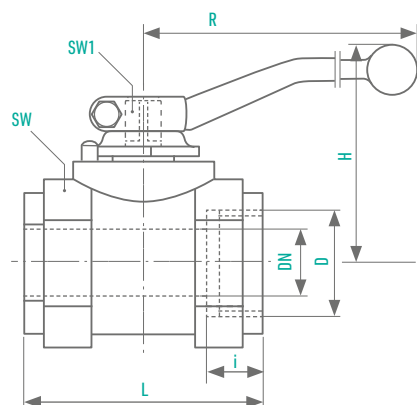

BBS/MKG

BALL VALVE WITH
THREADED PORTS

VERSION **B**
DN 32-50 | PN 25

FULL BORE

INFORMATION

Ball Valve with female threads

/// The lever is included

MATERIALS

Body	Grey cast iron
Fittings	Steel
Ball	Stainless steel
Sealings	PTFE
O-Rings	FPM
Stem	Stainless steel
Stem retainer	Brass

OPTIONS

/// **Locking device**
(BBS/MKG Version B-L)

/// Special designs on request

7 BSP female thread
DIN ISO 228/1

DN [mm]	OD Pipe [mm]	PN [bar]	D [mm]	i [mm]	L [mm]	SW [mm]	H [mm]	R [mm]	SW1 [mm]	Weight [kg]	Order Number
32	-	25	G 1 1/4	21	110	70	110	205	16	2,5	0044600
40	-	25	G 1 1/2	23	120	80	115	205	16	3,2	0044601
50	-	25	G 2	24	140	100	125	205	16	5,2	0044602