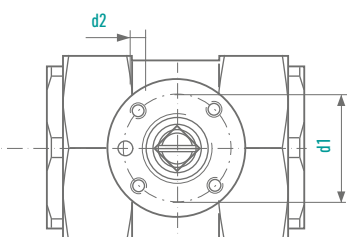

Mounting holes optional
(BBS/MKG Version C-M)
See Data Sheet: „OPTIONS“

**2 For compression fitting,
light series, DIN 2353**

DN [mm]	OD Pipe [mm]	PN [bar]	D [mm]	i [mm]	L [mm]	SW [mm]	H [mm]	R [mm]	SW 1 [mm]	Weight [kg]	Order Number
32	35	100	M 45 x 2	16	145	70	110	205	16	3,5	0044900
40	42	100	M 52 x 2	16	150	80	120	300	16	4,5	0044901

**3 For compression fitting,
heavy series, DIN 2353**

DN [mm]	OD Pipe [mm]	PN [bar]	D [mm]	i [mm]	L [mm]	SW [mm]	H [mm]	R [mm]	SW 1 [mm]	Weight [kg]	Order Number
32	38	100	M 52 x 2	22	145	70	110	205	16	3,5	0044902

**7 BSP female thread
DIN ISO 228/1**

DN [mm]	OD Pipe [mm]	PN [bar]	D [mm]	i [mm]	L [mm]	SW [mm]	H [mm]	R [mm]	SW 1 [mm]	Weight [kg]	Order Number
32	-	100	G 1 1/4	21	110	70	110	205	16	3,0	0044903
40	-	100	G 1 1/2	23	120	80	120	300	16	4,0	0044904
50	-	100	G 2	24	140	100	130	300	16	6,0	0044905

**8 NPT female thread
ANSI/ASME B 1.20.1**

DN [mm]	OD Pipe [mm]	PN [bar]	D [mm]	i [mm]	L [mm]	SW [mm]	H [mm]	R [mm]	SW 1 [mm]	Weight [kg]	Order Number
32	-	100	NPT 1 1/4	21	110	70	110	205	16	3,0	0044906
40	-	100	NPT 1 1/2	23	120	80	120	300	16	4,0	0044907
50	-	100	NPT 2	24	140	100	130	300	16	6,0	0044908