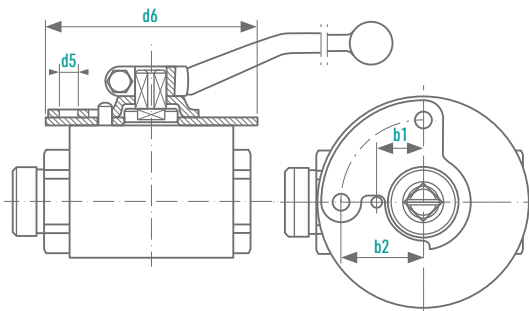

OPTIONS

LOCKING DEVICE, OPTIONAL (VERSION -L)

Subject to surcharge

Models	DN [mm]	b1	b2	d5	d6
KMG KHG MKG ENG	4	12	23	7,5	60
	6	12	23	7,5	60
	8	12	23	7,5	60
	10	13,5	23	7,5	65
	12	17,5	31	7	80
	16	17,5	31	7	80
	20	17,5	31	7	80
	25	17,5	31	7	80
	32	24	41	7	100
	40	24	41	7	100
50	24	41	7	100	
Connection types 2,3,7,8, 40					

BAUREIHEN	DN [mm]	b1	b2	d5	d6
BMG BHG EBG	4	12	23	7,5	60
	6	12	23	7,5	60
	8	12	23	7,5	60
	10	13,5	23	7,5	65
	12	17,5	31	7	80
	16	17,5	31	7	80
20	17,5	31	7	80	
25	17,5	31	7	80	
Connection types 2,3,7,8,40