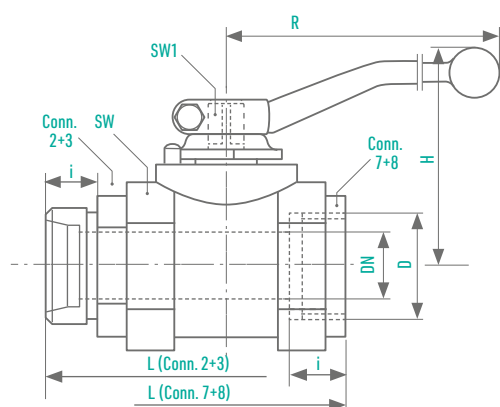

### MATERIALS

Body	Steel*
Fittings	Steel*
Ball	Stainless steel
Sealings	PTFE, with steel ring
O-Rings	FPM
Stem	Stainless steel
Stem retainer	Brass

\*Material EN10204 3.1/3.2

### OPTIONS

/// **Mounting holes**  
(BBS/MKG Version C-M)

/// **Locking device**  
(BBS/MKG Version C-L)

/// Special designs on request

Mounting holes optional  
(BBS/MKG Version C-M)  
See Data Sheet: „OPTIONS“

**2 For compression fitting,  
light series, DIN 2353**

DN [mm]	OD Pipe [mm]	PN [bar]	D [mm]	i [mm]	L [mm]	SW [mm]	H [mm]	R [mm]	SW 1 [mm]	Weight [kg]	Order Number
32	35	100	M 45 x 2	16	145	70	110	205	16	3,5	0044900
40	42	100	M 52 x 2	16	150	80	120	300	16	4,5	0044901

**7 BSP female thread  
DIN ISO 228/1**

DN [mm]	OD Pipe [mm]	PN [bar]	D [mm]	i [mm]	L [mm]	SW [mm]	H [mm]	R [mm]	SW 1 [mm]	Weight [kg]	Order Number
32	-	100	G 1 1/4	21	110	70	110	205	16	3,0	0044903
40	-	100	G 1 1/2	23	120	80	120	300	16	4,0	0044904
50	-	100	G 2	24	140	100	130	300	16	6,0	0044905