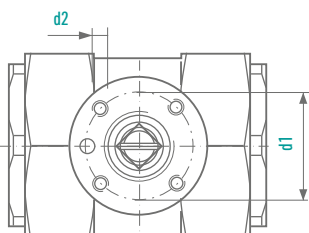

BBS/MKG

BALL VALVE WITH
THREADED PORTS

VERSION **D**
DN 32-50 | PN 100

FULL BORE

INFORMATION

Ball Valve with female threads

/// CE marking

/// Suitable for pastes

/// Special designs on request

7 BSP female thread DIN ISO 228/1

DN [mm]	OD Pipe [mm]	PN [bar]	D [mm]	i [mm]	L [mm]	SW [mm]	H [mm]	R [mm]	SW 1 [mm]	Weight [kg]	Order Number
32	-	100	6 1 1/4	21	110	70	110	205	16	3,0	0045000
40	-	100	6 1 1/2	23	120	80	120	300	16	4,0	0045001
50	-	100	G 2	24	140	100	130	300	16	6,0	0045002

8 NPT female thread ANSI/ASME B 1.20.1

DN [mm]	OD Pipe [mm]	PN [bar]	D [mm]	i [mm]	L [mm]	SW [mm]	H [mm]	R [mm]	SW 1 [mm]	Weight [kg]	Order Number
32	-	100	NPT 1 1/4	21	110	70	110	205	16	3,0	0045003
40	-	100	NPT 1 1/2	23	120	80	120	300	16	4,0	0045004
50	-	100	NPT 2	24	140	100	130	300	16	6,0	0045005