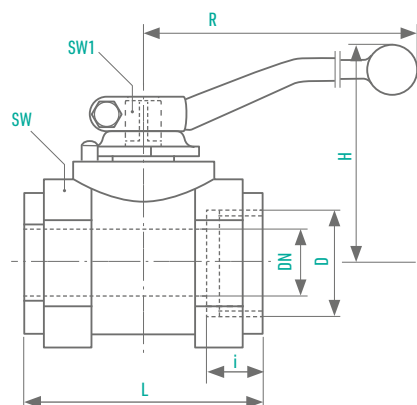

BBS/MKG

BALL VALVE WITH
THREADED PORTS

VERSION **D**
DN 32-50 | PN 100

FULL BORE

INFORMATION

Ball Valve with female threads

/// CE marking

/// Suitable for pastes

/// Mounting holes are included

/// The lever is included

MATERIALS

Body	Steel
Fittings	Steel
Ball	Steel, hardened
Sealings	Steel
O-Rings	FPM
Stem	Stainless steel
Stem retainer	Stainless steel

OPTIONS

/// Locking device
(BBS/MKG Version D-L)

/// Special designs on request

7 BSP female thread DIN ISO 228/1

DN [mm]	OD Pipe [mm]	PN [bar]	D [mm]	i [mm]	L [mm]	SW [mm]	H [mm]	R [mm]	SW 1 [mm]	Weight [kg]	Order Number
32	-	100	6 1 1/4	21	110	70	110	205	16	3,0	0045000
40	-	100	6 1 1/2	23	120	80	120	300	16	4,0	0045001
50	-	100	G 2	24	140	100	130	300	16	6,0	0045002

8 NPT female thread ANSI/ASME B 1.20.1

DN [mm]	OD Pipe [mm]	PN [bar]	D [mm]	i [mm]	L [mm]	SW [mm]	H [mm]	R [mm]	SW 1 [mm]	Weight [kg]	Order Number
32	-	100	NPT 1 1/4	21	110	70	110	205	16	3,0	0045003
40	-	100	NPT 1 1/2	23	120	80	120	300	16	4,0	0045004
50	-	100	NPT 2	24	140	100	130	300	16	6,0	0045005