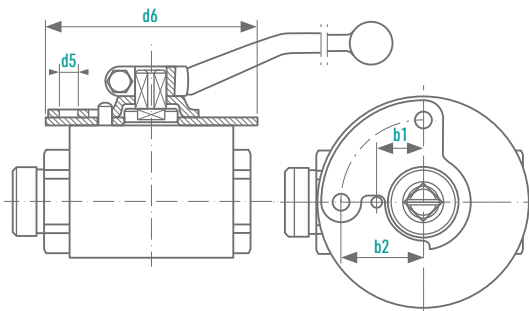

/// Special designs on request

7 BSP female thread DIN ISO 228/1

DN [mm]	OD Pipe [mm]	PN [bar]	D [mm]	i [mm]	L [mm]	SW [mm]	H [mm]	R [mm]	SW 1 [mm]	Weight [kg]	Order Number
32	-	100	6 1 1/4	21	110	70	110	205	16	3,0	0045000
40	-	100	6 1 1/2	23	120	80	120	300	16	4,0	0045001
50	-	100	G 2	24	140	100	130	300	16	6,0	0045002

8 NPT female thread ANSI/ASME B 1.20.1

DN [mm]	OD Pipe [mm]	PN [bar]	D [mm]	i [mm]	L [mm]	SW [mm]	H [mm]	R [mm]	SW 1 [mm]	Weight [kg]	Order Number
32	-	100	NPT 1 1/4	21	110	70	110	205	16	3,0	0045003
40	-	100	NPT 1 1/2	23	120	80	120	300	16	4,0	0045004
50	-	100	NPT 2	24	140	100	130	300	16	6,0	0045005

Mounting holes:
See Data Sheet: „OPTIONS“

OPTIONS

LOCKING DEVICE, OPTIONAL (VERSION -L)

Subject to surcharge

Models	DN [mm]	b1	b2	d5	d6
KMG KHG MKG ENG	4	12	23	7,5	60
	6	12	23	7,5	60
	8	12	23	7,5	60
	10	13,5	23	7,5	65
	12	17,5	31	7	80
	16	17,5	31	7	80
	20	17,5	31	7	80
	25	17,5	31	7	80
	32	24	41	7	100
	40	24	41	7	100
50	24	41	7	100	