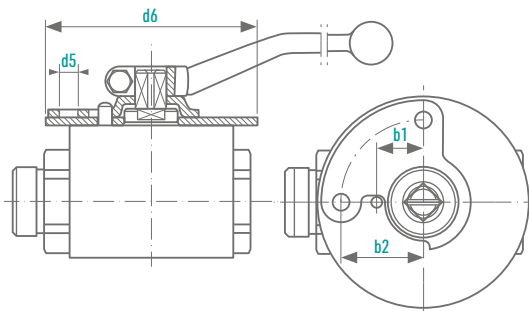

OPTIONS

LOCKING DEVICE, OPTIONAL (VERSION -L)

Subject to surcharge

Models	DN [mm]	b1	b2	d5	d6
KMG KHG MKG ENG	4	12	23	7,5	60
	6	12	23	7,5	60
	8	12	23	7,5	60
	10	13,5	23	7,5	65
	12	17,5	31	7	80
	16	17,5	31	7	80
	20	17,5	31	7	80
	25	17,5	31	7	80
	32	24	41	7	100
	40	24	41	7	100
50	24	41	7	100	

Connection types
2,3,7,8, 40

BAUREIHEN	DN [mm]	b1	b2	d5	d6
BMG BHG EBG	4	12	23	7,5	60
	6	12	23	7,5	60
	8	12	23	7,5	60
	10	13,5	23	7,5	65
	12	17,5	31	7	80
	16	17,5	31	7	80
20	17,5	31	7	80	
25	17,5	31	7	80	

Connection types
2,3,7,8,40