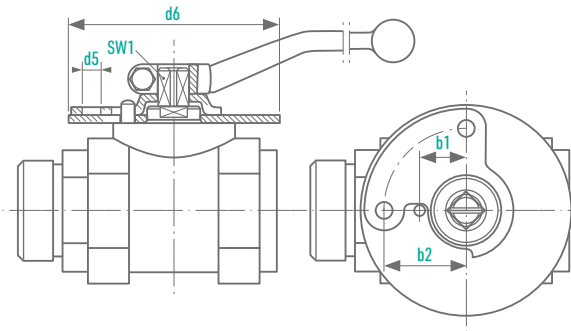

OPTIONS

LOCKING DEVICE, OPTIONAL (VERSION -L)

Subject to surcharge

Models	DN [mm]	b1	b2	d5	d6
KMG KHG MKG ENG	4	12	23	7,5	60
	6	12	23	7,5	60
	8	12	23	7,5	60
	10	13,5	23	7,5	65
	12	17,5	31	7	80
	16	17,5	31	7	80
	20	17,5	31	7	80
	25	17,5	31	7	80
	32	24	41	7	100
	40	24	41	7	100
50	24	41	7	100	

Connection types
2,3,7,8, 40

BAUREIHEN	DN [mm]	b1	b2	d5	d6
BMG BHG EBG	4	12	23	7,5	60
	6	12	23	7,5	60
	8	12	23	7,5	60
	10	13,5	23	7,5	65
	12	17,5	31	7	80
	16	17,5	31	7	80
20	17,5	31	7	80	
25	17,5	31	7	80	

Connection types
2,3,7,8,40