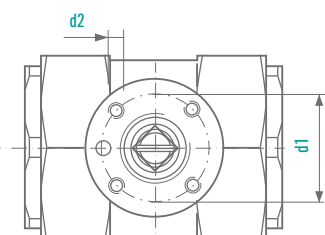

BBS/MKG

BALL VALVE WITH
THREADED PORTS

VERSION **E**
DN 32-50 | PN 315

FULL BORE

INFORMATION

Ball Valve with female threads

/// CE marking

/// Suitable for pastes

/// Mounting holes are included

/// The lever is included

MATERIALS

Body	Steel
Fittings	Steel
Ball	Steel, hardened
Sealings	Steel
O-Rings	FPM
Stem	Stainless steel
Stem retainer	Stainless steel

OPTIONS

/// Locking device
(BBS/MKG Version E-L)

/// Special designs on request

Mounting holes:
See Data Sheet: „OPTIONS“

7 BSP female thread DIN ISO 228/1

DN [mm]	OD Pipe [mm]	PN [bar]	D [mm]	i [mm]	L [mm]	SW [mm]	H [mm]	R [mm]	SW 1 [mm]	Weight [kg]	Order Number
32	-	315	6 1 1/4	21	110	70	115	300	16	3,0	0045200
40	-	315	6 1 1/2	23	120	80	120	300	16	4,0	0045201
50	-	315	G 2	24	140	100	130	300	16	6,0	0045202

8 NPT female thread ANSI/ASME B 1.20.1

DN [mm]	OD Pipe [mm]	PN [bar]	D [mm]	i [mm]	L [mm]	SW [mm]	H [mm]	R [mm]	SW 1 [mm]	Weight [kg]	Order Number
32	-	315	NPT 1 1/4	21	110	70	115	300	16	3,0	0045203
40	-	315	NPT 1 1/2	23	120	80	120	300	16	4,0	0045204
50	-	315	NPT 2	24	140	100	130	300	16	6,0	0045205