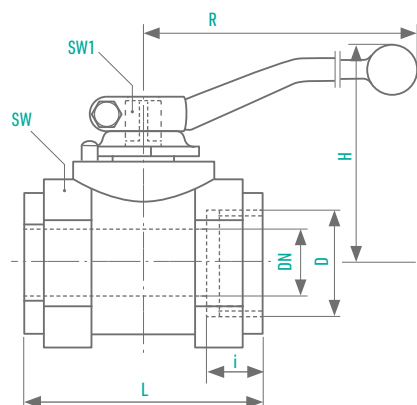

BBS/MKG

BALL VALVE WITH
THREADED PORTS

VERSION **E**
DN 32-50 | PN 315

FULL BORE

INFORMATION

Ball Valve with female threads

/// CE marking

/// Suitable for pastes

/// Mounting holes are included

/// The lever is included

MATERIALS

Body	Steel
Fittings	Steel
Ball	Steel, hardened
Sealings	Steel
O-Rings	FPM
Stem	Stainless steel
Stem retainer	Stainless steel

OPTIONS

/// Locking device
(BBS/MKG Version E-L)

/// Special designs on request

Mounting holes:
See Data Sheet: „OPTIONS“

7 BSP female thread DIN ISO 228/1

DN [mm]	OD Pipe [mm]	PN [bar]	D [mm]	i [mm]	L [mm]	SW [mm]	H [mm]	R [mm]	SW 1 [mm]	Weight [kg]	Order Number
32	-	315	6 1 1/4	21	110	70	115	300	16	3,0	0045200
40	-	315	6 1 1/2	23	120	80	120	300	16	4,0	0045201
50	-	315	G 2	24	140	100	130	300	16	6,0	0045202

8 NPT female thread ANSI/ASME B 1.20.1

DN [mm]	OD Pipe [mm]	PN [bar]	D [mm]	i [mm]	L [mm]	SW [mm]	H [mm]	R [mm]	SW 1 [mm]	Weight [kg]	Order Number
32	-	315	NPT 1 1/4	21	110	70	115	300	16	3,0	0045203
40	-	315	NPT 1 1/2	23	120	80	120	300	16	4,0	0045204
50	-	315	NPT 2	24	140	100	130	300	16	6,0	0045205