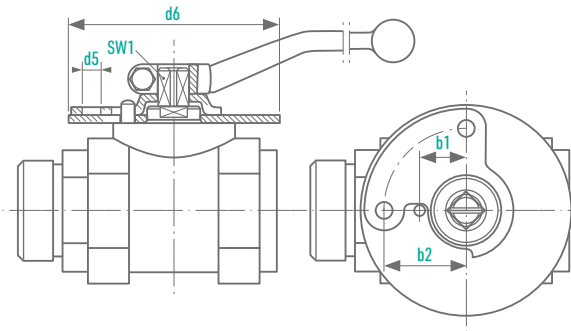

Exemplary image

BBS/MKG

BALL VALVE WITH THREADED PORTS

VERSION F
DN 32-50 | PN 315

FULL BORE

INFORMATION

Ball Valve with female threads

/// CE marking

/// The lever is included

MATERIALS

Body	Steel
Fittings	Steel
Ball	Steel
Sealings	POM
O-Rings	NBR
Stem	Stainless steel
Stem retainer	Bronze

OPTIONS

/// **Mounting holes**
(BBS/MKG Version F-M)

/// **Locking device**
(BBS/MKG Version F-L)

/// Special designs on request

7 BSP female thread
DIN ISO 228/1

DN [mm]	OD Pipe [mm]	PN [bar]	D [mm]	i [mm]	L [mm]	SW [mm]	H [mm]	R [mm]	SW 1 [mm]	Weight [kg]	Order Number
32	-	315	6 1 1/4	21	110	70	115	300	16	3,0	0045400
40	-	315	6 1 1/2	23	120	80	120	300	16	4,0	0045401
50	-	315	G 2	24	140	100	130	300	16	6,0	0045402

Mounting holes optional
(BBS/MKG Version F-M)
See Data Sheet: „OPTIONS“

OPTIONS

LOCKING DEVICE, OPTIONAL (VERSION -L)

Subject to surcharge

Models	DN [mm]	b1	b2	d5	d6
KMG KHG MKG ENG	4	12	23	7,5	60
	6	12	23	7,5	60
	8	12	23	7,5	60
	10	13,5	23	7,5	65
	12	17,5	31	7	80
	16	17,5	31	7	80
	20	17,5	31	7	80
	25	17,5	31	7	80
	32	24	41	7	100
	40	24	41	7	100
50	24	41	7	100	