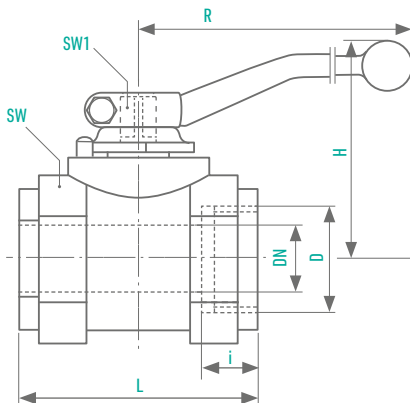

Exemplary image

BBS/MKG

BALL VALVE WITH THREADED PORTS

VERSION F
DN 32-50 | PN 315

FULL BORE

INFORMATION

Ball Valve with female threads

/// CE marking

/// The lever is included

MATERIALS

Body	Steel
Fittings	Steel
Ball	Steel
Sealings	POM
O-Rings	NBR
Stem	Stainless steel
Stem retainer	Bronze

OPTIONS

/// **Mounting holes**
(BBS/MKG Version F-M)

/// **Locking device**
(BBS/MKG Version F-L)

/// Special designs on request

7 BSP female thread
DIN ISO 228/1

DN [mm]	OD Pipe [mm]	PN [bar]	D [mm]	i [mm]	L [mm]	SW [mm]	H [mm]	R [mm]	SW 1 [mm]	Weight [kg]	Order Number
32	-	315	6 1 1/4	21	110	70	115	300	16	3,0	0045400
40	-	315	6 1 1/2	23	120	80	120	300	16	4,0	0045401
50	-	315	G 2	24	140	100	130	300	16	6,0	0045402