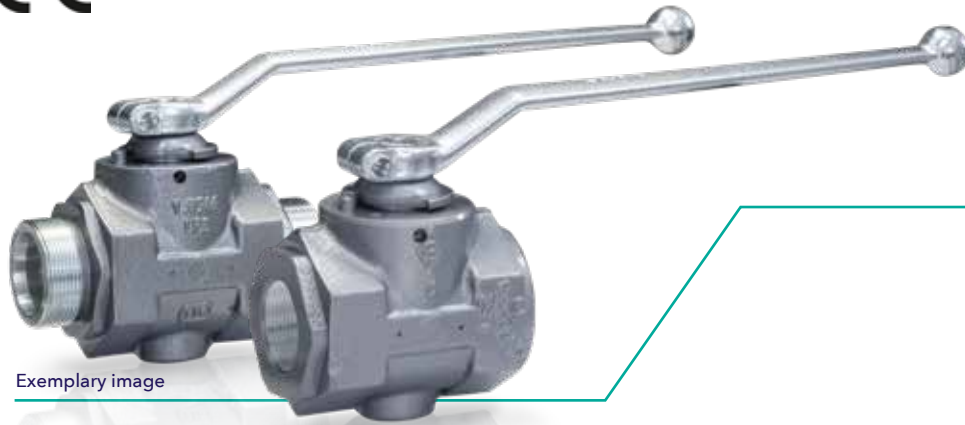

Exemplary image

BBS/MKG

BALL VALVE WITH THREADED PORTS

VERSION F
DN 32-50 | PN 315

FULL BORE

INFORMATION

Ball Valve with female threads

/// CE marking

/// The lever is included

MATERIALS

Body	Steel
Fittings	Steel
Ball	Steel
Sealings	POM
O-Rings	NBR
Stem	Stainless steel
Stem retainer	Bronze

OPTIONS

/// **Mounting holes**
(BBS/MKG Version F-M)

/// **Locking device**
(BBS/MKG Version F-L)

/// Special designs on request

7 BSP female thread
DIN ISO 228/1

DN [mm]	OD Pipe [mm]	PN [bar]	D [mm]	i [mm]	L [mm]	SW [mm]	H [mm]	R [mm]	SW 1 [mm]	Weight [kg]	Order Number
32	-	315	6 1 1/4	21	110	70	115	300	16	3,0	0045400
40	-	315	6 1 1/2	23	120	80	120	300	16	4,0	0045401
50	-	315	G 2	24	140	100	130	300	16	6,0	0045402