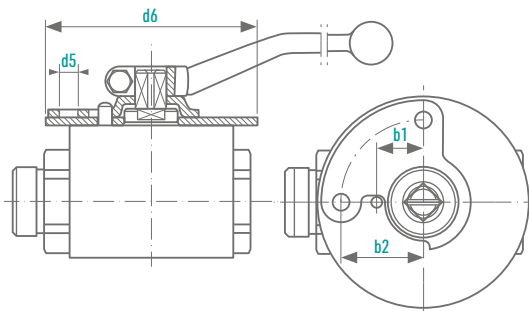

Exemplary image

BBS/MKG

BALL VALVE WITH THREADED PORTS

VERSION F
DN 32-50 | PN 315

FULL BORE

INFORMATION

Ball Valve with female threads

/// CE marking

/// Special designs on request

7 BSP female thread
DIN ISO 228/1

DN [mm]	OD Pipe [mm]	PN [bar]	D [mm]	i [mm]	L [mm]	SW [mm]	H [mm]	R [mm]	SW 1 [mm]	Weight [kg]	Order Number
32	-	315	6 1 1/4	21	110	70	115	300	16	3,0	0045400
40	-	315	6 1 1/2	23	120	80	120	300	16	4,0	0045401
50	-	315	G 2	24	140	100	130	300	16	6,0	0045402

Mounting holes optional
(BBS/MKG Version F-M)
See Data Sheet: „OPTIONS“

OPTIONS

LOCKING DEVICE, OPTIONAL (VERSION -L)

Subject to surcharge

Models	DN [mm]	b1	b2	d5	d6
KMG KHG MKG ENG	4	12	23	7,5	60
	6	12	23	7,5	60
	8	12	23	7,5	60
	10	13,5	23	7,5	65
	12	17,5	31	7	80
	16	17,5	31	7	80
	20	17,5	31	7	80
	25	17,5	31	7	80
	32	24	41	7	100
	40	24	41	7	100
50	24	41	7	100	