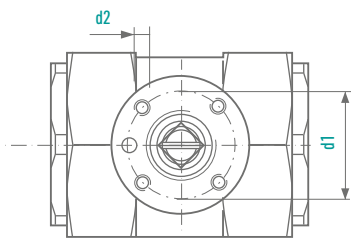

Exemplary image

BBS/MKG

BALL VALVE WITH THREADED PORTS

VERSION F
DN 32-50 | PN 315

FULL BORE

INFORMATION

Ball Valve with female threads

/// CE marking

/// The lever is included

MATERIALS

Body	Steel
Fittings	Steel
Ball	Steel
Sealings	POM
O-Rings	NBR
Stem	Stainless steel
Stem retainer	Bronze

OPTIONS

/// **Mounting holes**
(BBS/MKG Version F-M)

/// **Locking device**
(BBS/MKG Version F-L)

/// Special designs on request

7 BSP female thread
DIN ISO 228/1

DN [mm]	OD Pipe [mm]	PN [bar]	D [mm]	i [mm]	L [mm]	SW [mm]	H [mm]	R [mm]	SW 1 [mm]	Weight [kg]	Order Number
32	-	315	6 1 1/4	21	110	70	115	300	16	3,0	0045400
40	-	315	6 1 1/2	23	120	80	120	300	16	4,0	0045401
50	-	315	G 2	24	140	100	130	300	16	6,0	0045402