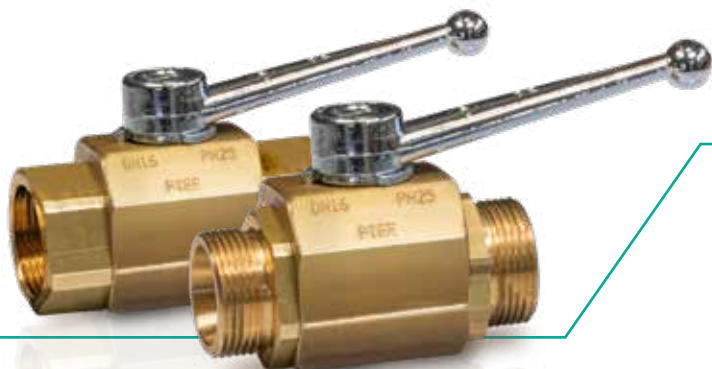

BBS/MNG

BRASS-BALL VALVE WITH THREADED PORTS

DN 4-25 | PN 25

FULL / REDUCED BORE

INFORMATION

Ball Valve with threaded ports

/// The lever is included

MATERIALS

Body	Brass
Screw connections	Brass
Ball	Brass, hard chromed
Sealings	PTFE
O-Rings	FPM

OPTIONS

/// Special designs on request

/// Different connections available
(while stocks last)