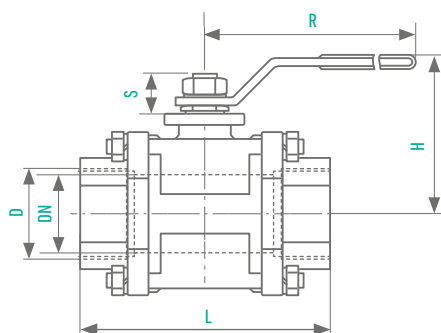

BBS/TDG

STAINLESS STEEL BALL VALVE WITH THREADED PORTS

DN 10-100 | PN 40-63

FULL BORE

INFORMATION

Ball Valve with female threads

/// Mounting holes are included

/// The lever with locking device is included in the scope of delivery

MATERIALS

Body	Stainless steel
Fittings	Stainless steel
Ball	Stainless steel
Sealings	PTFE
Stem	Stainless steel
Stem retainer	Stainless steel

OPTIONS

/// Special designs on request

**7 BSP female thread
DIN ISO 228/1**

DN [mm]	D [Inch]	PN [bar]	L [mm]	H [mm]	R [mm]	W1 [mm]	W2 [mm]	Weight [kg]	Order Number
10	1/4"	63	50	57	102	M5	36	0,4	0400100
12	3/8"	63	60	57	102	M5	36	0,5	0400101
15	1/2"	63	75	60	102	M5	36	0,6	0400102
20	3/4"	63	80	64	126	M5	36	0,9	0400103
25	1"	63	90	70	126	M5	36	1,1	0400104
32	1 1/4"	63	110	90	154	M6	50	2,1	0400105
40	1 1/2"	63	120	92	154	M6	50	2,7	0400106
50	2"	63	140	102	188	M6	50	4,2	0400107
65	2 1/2"	40	185	121	265	M8	70	8,5	0400108
80	3"	40	205	134	265	M10	102	14	0400109
100	4"	40	240	175	272	M10	102	21	0400110