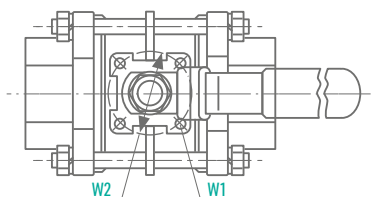

BBS/TDG

STAINLESS STEEL BALL VALVE WITH THREADED PORTS

DN 10-100 | PN 40-63

FULL BORE

INFORMATION

Ball Valve with female threads

/// Mounting holes are included

/// The lever with locking device is included in the scope of delivery

MATERIALS

Body	Stainless steel
Fittings	Stainless steel
Ball	Stainless steel
Sealings	PTFE
Stem	Stainless steel
Stem retainer	Stainless steel

OPTIONS

/// Special designs on request

**7 BSP female thread
DIN ISO 228/1**

DN [mm]	D [Inch]	PN [bar]	L [mm]	H [mm]	R [mm]	W1 [mm]	W2 [mm]	Weight [kg]	Order Number
10	1/4"	63	50	57	102	M5	36	0,4	0400100
12	3/8"	63	60	57	102	M5	36	0,5	0400101
15	1/2"	63	75	60	102	M5	36	0,6	0400102
20	3/4"	63	80	64	126	M5	36	0,9	0400103
25	1"	63	90	70	126	M5	36	1,1	0400104
32	1 1/4"	63	110	90	154	M6	50	2,1	0400105
40	1 1/2"	63	120	92	154	M6	50	2,7	0400106
50	2"	63	140	102	188	M6	50	4,2	0400107
65	2 1/2"	40	185	121	265	M8	70	8,5	0400108
80	3"	40	205	134	265	M10	102	14	0400109
100	4"	40	240	175	272	M10	102	21	0400110