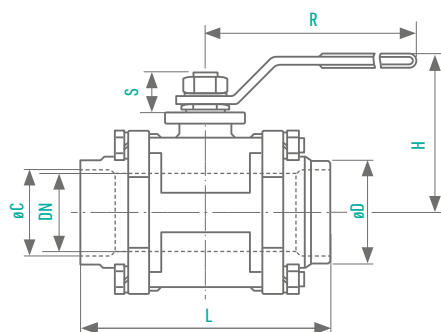

BBS/TDS

STAINLESS STEEL-BALL VALVE WITH WELD ENDS

DN 10-100 | PN 40-63

FULL BORE

INFORMATION

MATERIALS

OPTIONS

Body	Stainless steel
Fittings	Stainless steel
Ball	Stainless steel
Sealings	PTFE
Stem	Stainless steel
Stem retainer	Stainless steel

/// Special designs on request