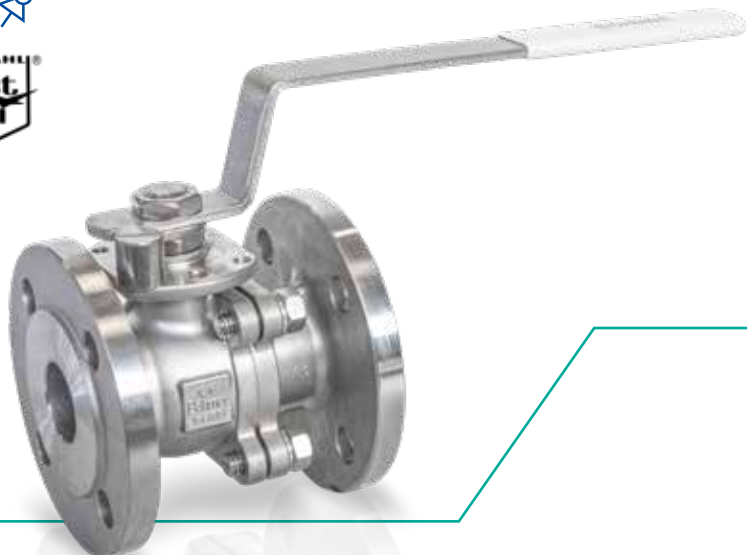

BBS/TFE

STAINLESS STEEL-BALL VALVE WITH FLANGES

DN 15-150 | PN 16-40

FULL BORE

INFORMATION

Ball Valve with female threads

/// Length face-to-face: DIN EN 558 FTF27

/// Mounting holes included

/// The lever with locking device is included in the scope of delivery

/// Anti-Static-Version (up to DN 100)

MATERIALS

Body Stainless steel

Ball Stainless steel

Sealings PTFE

Stem Stainless steel

Stem retainer Stainless steel