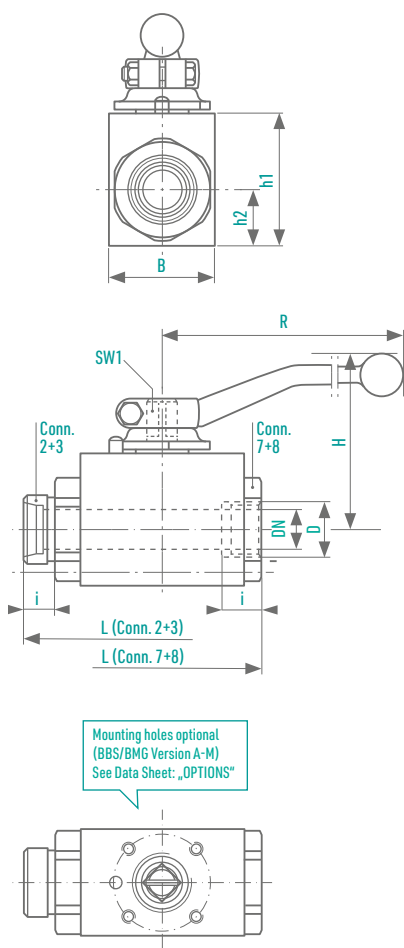

BBS/BMG

MEDIUM PRESSURE-BLOCK TYPE BALL VALVE WITH THREADED PORTS

VERSION **A**
DN 4-25 | PN 100

FULL BORE

INFORMATION

Block type ball valve with threaded ports

/// The lever is included

MATERIALS

Body	Steel
Fittings	Steel
Ball	DN 4-16: Steel hard chromed DN 20-25: Stainless steel
Sealings	PTFE
O-Rings	FPM
Stem	Brass

OPTIONS

/// Mounting holes
(BBS/BMG Version A-M)

/// Locking device
(BBS/BMG Version A-L)

/// Special designs on request

Connection	DN [mm]	OD Pipe [mm]	PN [bar]	D [mm]	i [mm]	L [mm]	B [mm]	h1 [mm]	h2 [mm]	H [mm]	R [mm]	SW 1 [mm]	Wght [kg]	Order-No.
2 For compression fitting, light series, DIN 2353	4	6	100	M12 x 1,5	10	76	25	30	12	44	60	8	0,3	0070350
	6	8	100	M14 x 1,5	10	76	25	30	12	44	60	8	0,3	0070351
	8	10	100	M16 x 1,5	11	76	25	30	12	44	60	8	0,3	0070352
	10	12	100	M18 x 1,5	11	80	30	35	15	51	90	8	0,4	0070353
	12	15	100	M22 x 1,5	12	96	35	45	18	55	100	10	0,8	0070354
	16	18	100	M26 x 1,5	12	105	40	50	21,5	68	130	10	1,0	0070355
	20	22	100	M30 x 2	14	110	45	55	24	70	130	10	1,3	0070356
	25	28	100	M36 x 2	14	120	55	65	30,5	82	180	12	2,2	0070357
3 For compression fitting, heavy series, DIN 2353	4	8	100	M16 x 1,5	12	76	25	30	12	44	60	8	0,3	0070358
	6	10	100	M18 x 1,5	12	76	25	30	12	44	60	8	0,3	0070359
	8	12	100	M20 x 1,5	12	76	25	30	12	44	60	8	0,3	0070360
	10	14	100	M22 x 1,5	14	80	30	35	15	51	90	8	0,4	0070361
	12	16	100	M24 x 1,5	14	96	35	45	18	55	100	10	0,8	0070362
	16	20	100	M30 x 2	16	105	40	50	21,5	68	130	10	1,0	0070363
	20	25	100	M36 x 2	18	110	45	55	24	70	130	10	1,3	0070364
	25	30	100	M42 x 2	20	120	55	65	30,5	82	180	12	2,2	0070365
7 BSP female thread DIN ISO 228/1	4	-	100	G 1/8	11	50	25	30	12	44	60	8	0,3	0070366
	6	-	100	G 1/4	12,5	50	25	30	12	44	60	8	0,3	0070367
	8	-	100	G 3/8	12,5	70*2	25	30	12	44	60	8	0,3	0070368
	10	-	100	G 3/8	12,5	60	30	35	15	51	90	8	0,4	0070369
	12	-	100	G 1/2	15	75	35	45	18	55	100	10	0,7	0070370
	16	-	100	G 1/2	15	75	40	50	21,5	68	130	10	0,9	0070371
	20	-	100	G 3/4	18	80	45	55	24	70	130	10	1,2	0070372
	25	-	100	G 1	20	90	55	65	30,5	82	180	12	2,1	0070373
8 NPT female thread ANSI/ASME B 1.20.1	4	-	100	NPT 1/8	11	50	25	30	12	44	60	8	0,3	0070374
	6	-	100	NPT 1/4	12,5	50	25	30	12	44	60	8	0,3	0070375
	8	-	100	NPT 3/8	12,5	70*2	25	30	12	44	60	8	0,3	0070376
	10	-	100	NPT 3/8	12,5	60	30	35	15	51	90	8	0,4	0070377
	12	-	100	NPT 1/2	15	75	35	45	18	55	100	10	0,7	0070378
	16	-	100	NPT 1/2	15	75	40	50	21,5	68	130	10	0,9	0070379
	20	-	100	NPT 3/4	18	80	45	55	24	70	130	10	1,2	0070380
	25	-	100	NPT 1	20	90	55	65	30,5	82	180	12	2,1	0070381