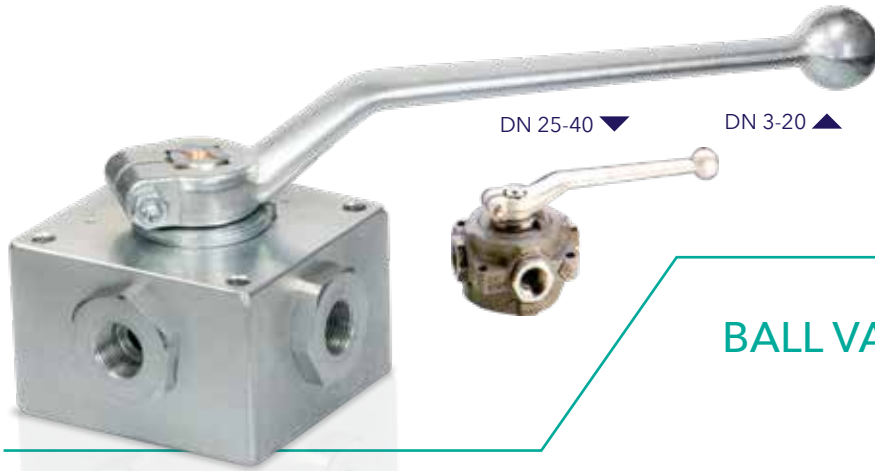

# BBS-VHG DN3-DN40

BBS/VHG

HIGH PRESSURE-FOUR-WAY  
BALL VALVE WITH THREADED PORTS

DN 3-40 | PN 63-400

MATERIALS

MATERIALS	PN	DN	Type 1	Type 2
Body	63-400	3-40	Steel	Steel
Ball	100-400	3	Stainless steel	Stainless steel
		4-20	Brass, hard chromed	Brass, hard chromed
Ball	63-100	25-40	Ductile iron, hard chromed	Ductile iron, hard chromed
Sealings	63-400	3-40	Polyamid	PTFE
O-Rings	63-400	3-40	NBR	FPM