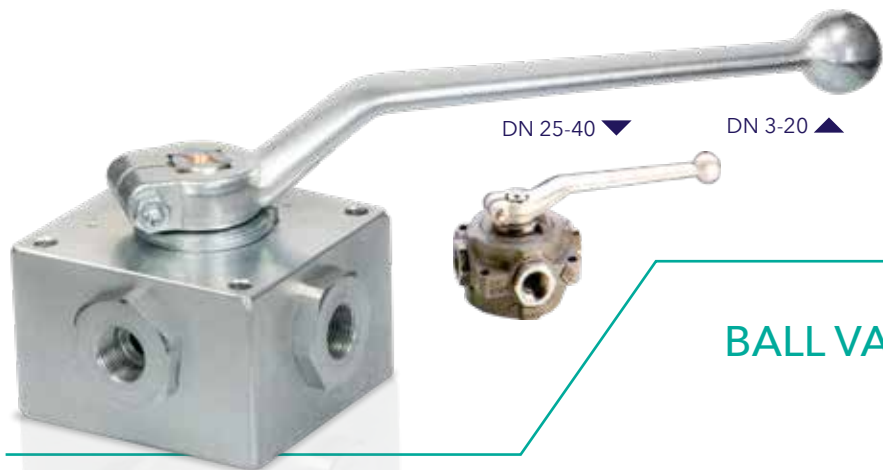

BBS/VNG

LOW PRESSURE-FOUR-WAY BALL VALVE WITH THREADED PORTS

DN 3-40 | PN 25

MATERIALS

MATERIALS	PN	DN	
Body	25	3-40	Steel
Ball	25	3	Stainless steel
		4-20	Brass, hard chromed
		25-40	Ductile iron, hard chromed
Sealings	25	3-40	PTFE
O-Rings	25	3-40	FPM