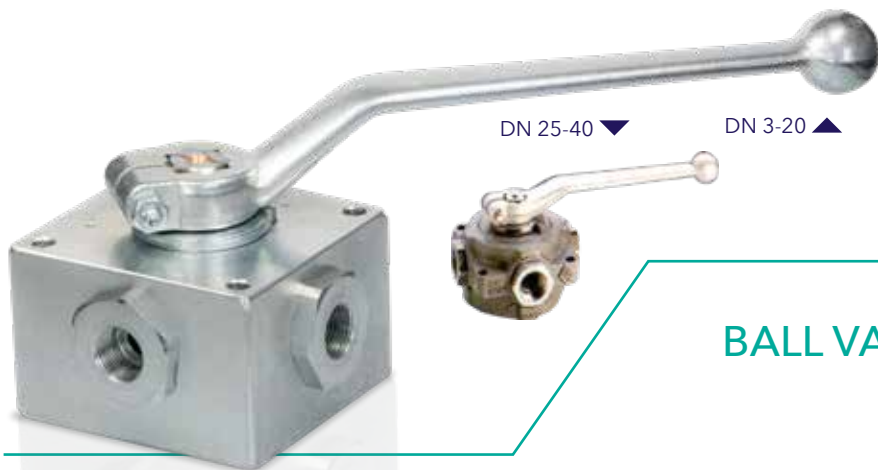

BBS/DNG

LOW PRESSURE-THREE-WAY BALL VALVE WITH THREADED PORTS

DN 3-40 | PN 25

MATERIALS

MATERIALS	PN	DN	
Body	25	3-40	Steel
Ball	25	3	Stainless steel
		4-20	Brass, hard chromed
		25-40	Ductile iron, hard chromed
Sealings	25	3-40	PTFE
O-Rings	25	3-40	FPM

INFORMATION

3-Way-Ball Valve with threaded ports

/// Construction with Zero-Position

/// The lever is included

OPTIONS

/// Special designs on request