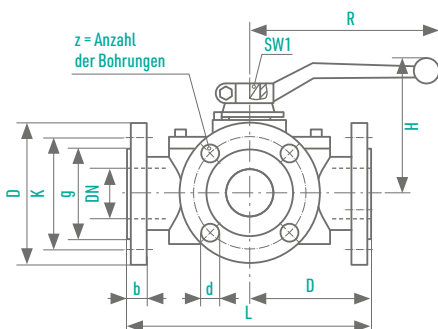

BBS/DUF

THREE-WAY-DIVERTER BALL VALVE WITH FLANGES

DN 50-100 | PN 10-40

MATERIALS

Werkstoffe	PN	DN	Type 1	Type 2
Body	10-40	50-100	Steel	Steel
Ball	10-40	50-100	Ductile iron, hard chromed	Ductile iron, hard chromed
Dichtungen	10-40	50-100	NBR	PTFE

Please state Order-No. & Version
DUF (T o. L) XXX.XXX

INFORMATION

3-Way-Ball Valve with flanges

/// Construction with Zero-Position

/// Flange dimensions DIN 2501 Blatt 1

/// The lever is included

OPTIONS

/// Other shapes of flange sealing surfaces on request.

/// Special designs on request

PN 10-16 Raised face

DN (mm)	PN (bar)	L (mm)	L1 (mm)	D (mm)	g (mm)	K (mm)	b (mm)	z (mm)	d (mm)	H (mm)	R (mm)	SW1 (mm)	Wght (mm)	Sche-me T Ord.-No DUF T + ↓	Sche-me L Ord.-No DUF L + ↓
50	16	230	115	165	102	125	20	4	18	145	500	22	35,0	016050	016050
65	16	290	145	185	122	145	22	4	18	155	500	22	47,0	016065	016065
80	16	310	155	200	138	160	20	8	18	185	600	32	63,0	016080	016080
100	16	350	175	220	158	180	20	8	18	195	600	32	84,0	016100	016100

PN 25 Raised face

50	25	230	115	165	102	125	20	4	18	145	500	22	35,0	025050	025050
65	25	290	145	185	122	145	22	8	18	155	500	22	47,0	025065	025065

PN 40 Raised face

50	40	230	115	165	102	125	20	4	18	145	500	22	35,0	040050	040050
----	----	-----	-----	-----	-----	-----	----	---	----	-----	-----	----	------	--------	--------