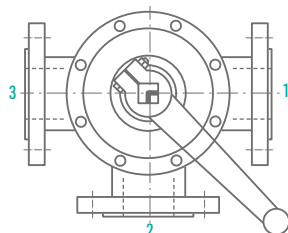

BBS/DUF

THREE-WAY-DIVERTER BALL VALVE WITH FLANGES

DN 50-100 | PN 10-40

MATERIALS

Werkstoffe	PN	DN	Type 1	Type 2
Body	10-40	50-100	Steel	Steel
Ball	10-40	50-100	Ductile iron, hard chromed	Ductile iron, hard chromed
Dichtungen	10-40	50-100	NBR	PTFE

Please state Order-No. & Version
DUF (T o. L) XXX.XXX

INFORMATION

3-Way-Ball Valve with flanges

/// Construction with Zero-Position

/// Flange dimensions DIN 2501 Blatt 1

/// The lever is included

OPTIONS

/// Other shapes of flange sealing surfaces on request.

/// Special designs on request

PN 10-16 Raised face

DN (mm)	PN (bar)	L (mm)	L1 (mm)	D (mm)	g (mm)	K (mm)	b (mm)	z (mm)	d (mm)	H (mm)	R (mm)	SW1 (mm)	Wght (mm)	Sche-me T Ord.-No DUF T + ↓	Sche-me L Ord.-No DUF L + ↓
50	16	230	115	165	102	125	20	4	18	145	500	22	35,0	016050	016050
65	16	290	145	185	122	145	22	4	18	155	500	22	47,0	016065	016065
80	16	310	155	200	138	160	20	8	18	185	600	32	63,0	016080	016080
100	16	350	175	220	158	180	20	8	18	195	600	32	84,0	016100	016100

PN 25 Raised face

50	25	230	115	165	102	125	20	4	18	145	500	22	35,0	025050	025050
65	25	290	145	185	122	145	22	8	18	155	500	22	47,0	025065	025065

PN 40 Raised face

50	40	230	115	165	102	125	20	4	18	145	500	22	35,0	040050	040050
----	----	-----	-----	-----	-----	-----	----	---	----	-----	-----	----	------	--------	--------